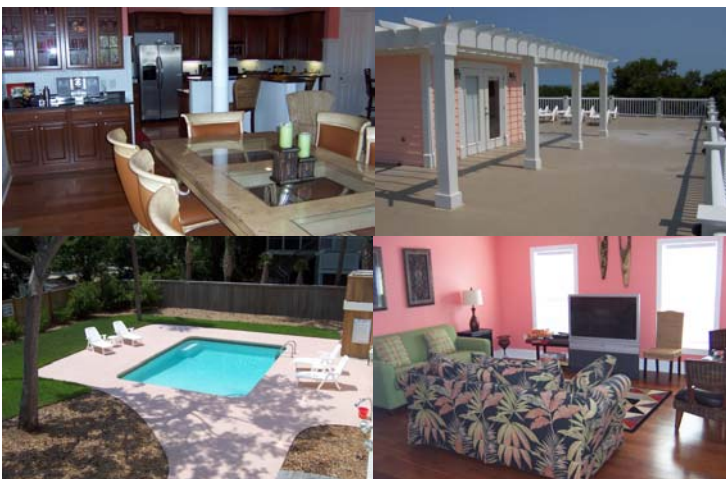

15 42nd Avenue :::: isle of palms

6 Bedroom :::: 6 Baths :::: (Sleeps 20)

Description:

- Private Pool
- Partial Ocean Views
- Elevator to Every Floor
- Spacious Living Areas and Porches
- TV/DVD in Every Bedroom
- 1st Bedroom: 3 Bunk Beds (6 twins)
- 2nd, 3rd, 4th, & 5th Bedrooms: Queen
- Living Room: 2 Queen Sofa Beds
- Master: King, & Jacuzzi Bath Tub
- Fully Equipped Gourmet Kitchen
- Spacious Garage

isle of palms :::: wild dunes :::: sullivan's island

ocean view :::: rooftop deck :::: private pool:::: living room

For more information,
please contact us at...

(843)886-5586
or
(888)7BCHVIP

www.beachsidevacations.com